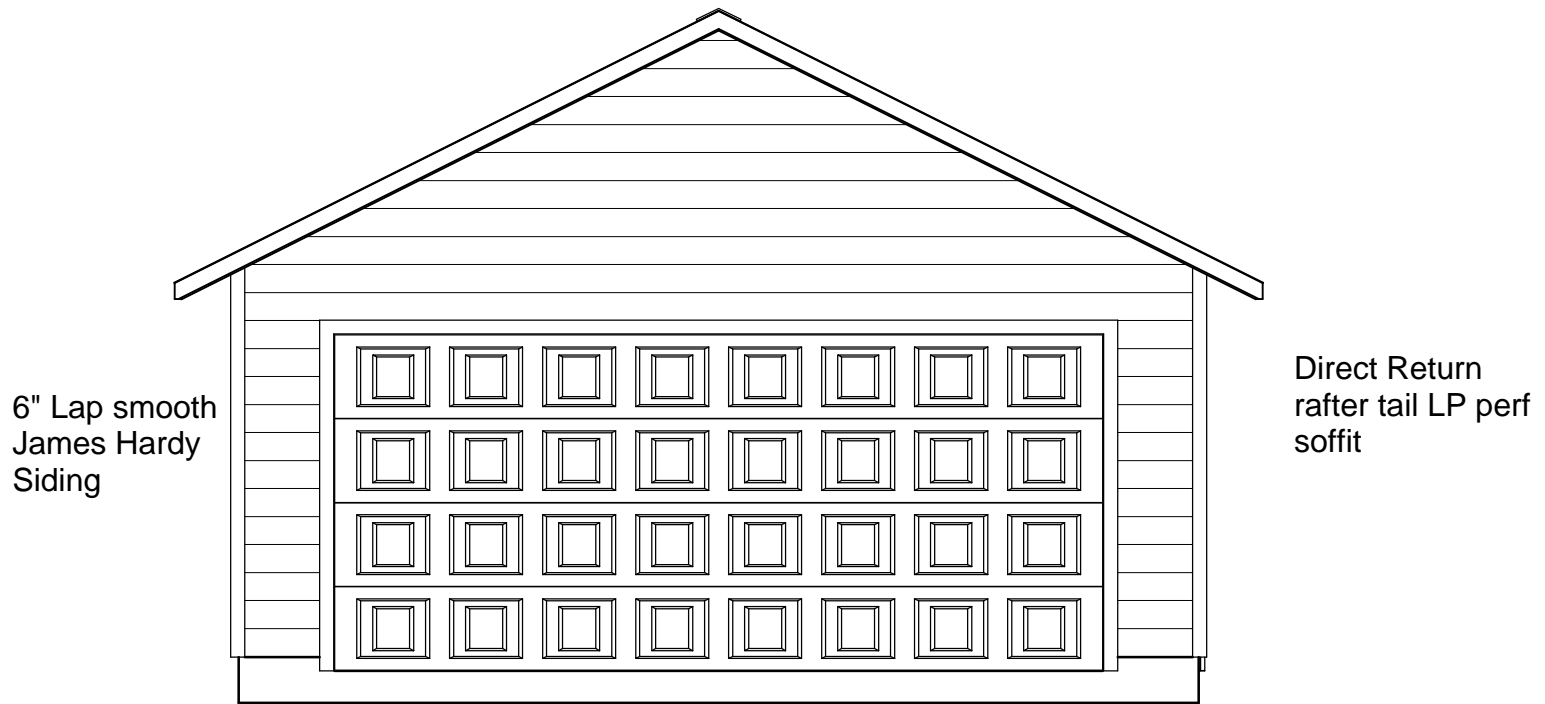

South view

Lora Elliott

Sheet #
2₅₄

Scale: 1/4"=1'

Date: 8/2/2023

Drawing By:
Coach House Garages