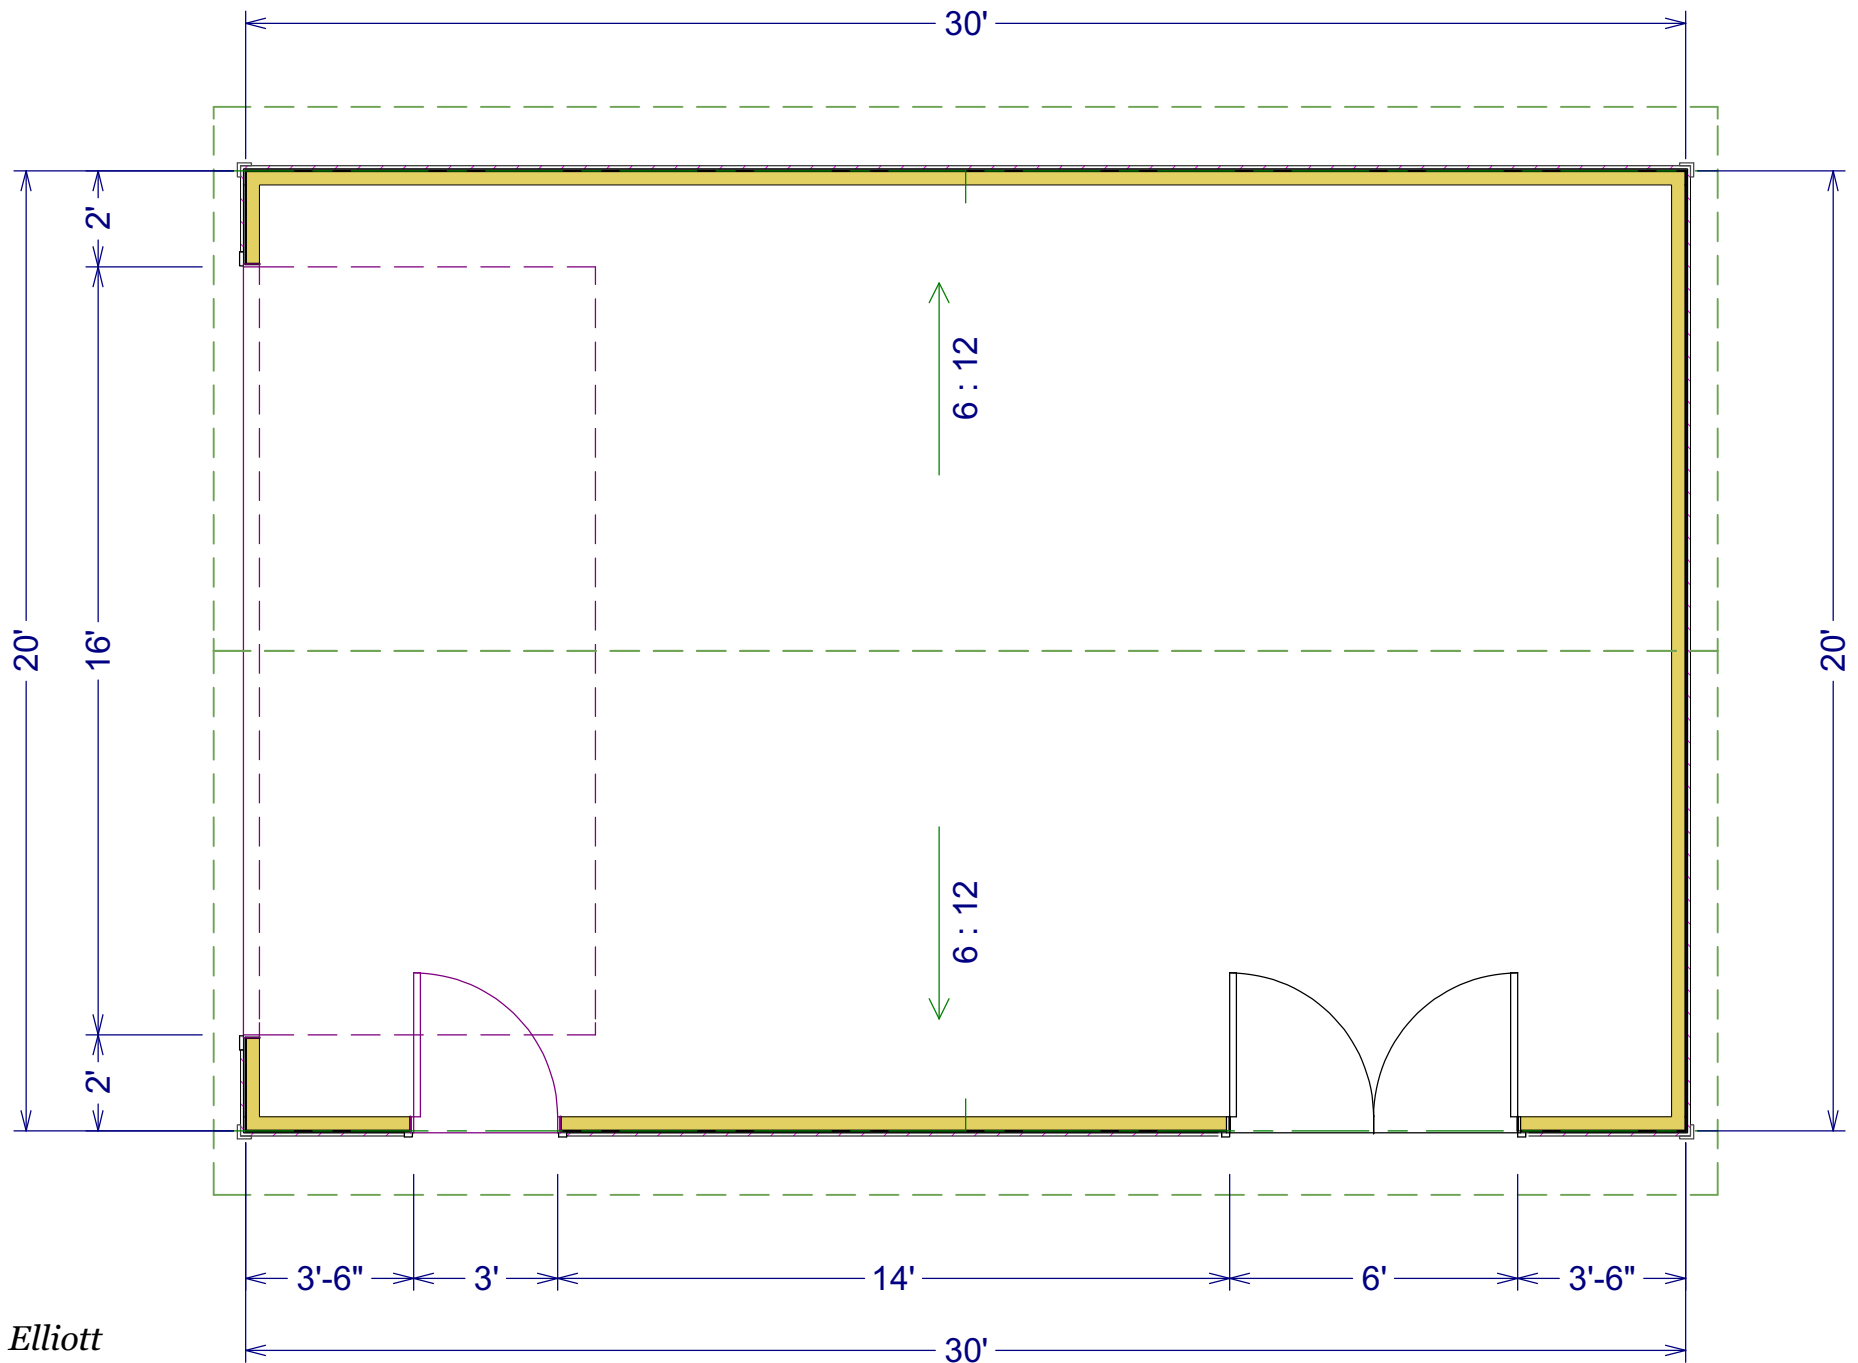

OLD GARAGE  
 TO BE DEMO

Lora Elliott

Sheet #

**1**  
53

Scale: 1/4"=1'

Date: 8/2/2023

Drawing By:  
Coach House Garages

700 Mill St.

3'0" Steel SD  
w/ 1/2 glass  
no grids

6'0" Steel Dbl  
door

East View

Lora Elliott

Sheet #  
**5**<sub>57</sub>

Scale: 1/4"=1'

Date: 8/2/2023

Drawing By:  
Coach House Garages