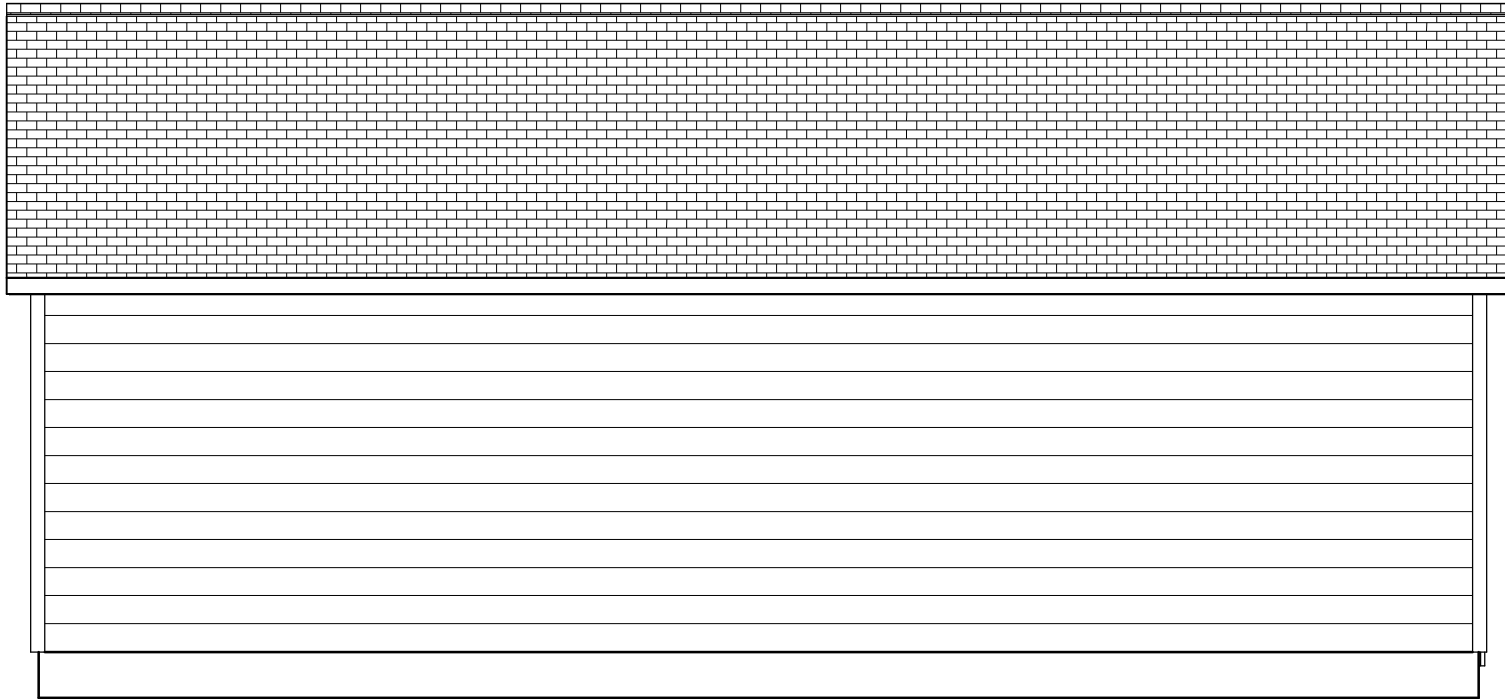

West View

Lora Elliott

Sheet #
3₅₅

Scale: 1/4"=1'

Date: 8/2/2023

Drawing By:
Coach House Garages