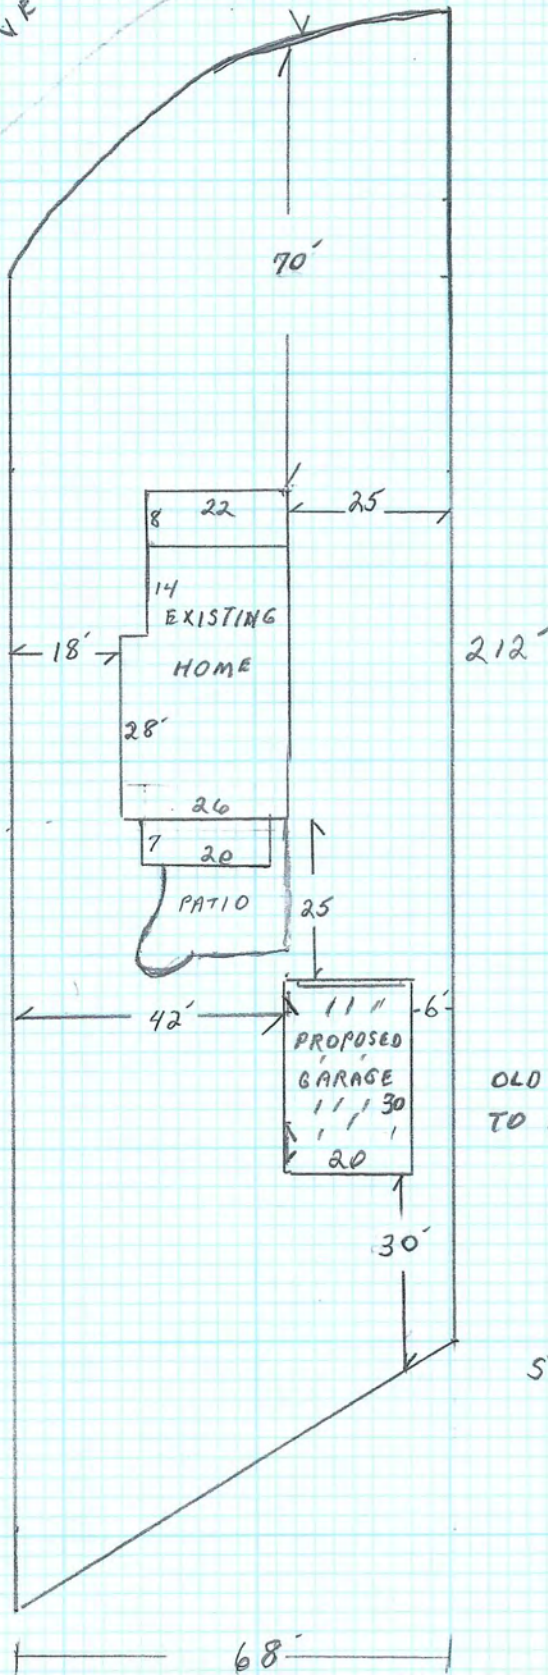

LORA L. ELLIOTT
KATHY K PLACHECKI
5925 DEWEY AVE
INDIANAPOLIS, IN
46219