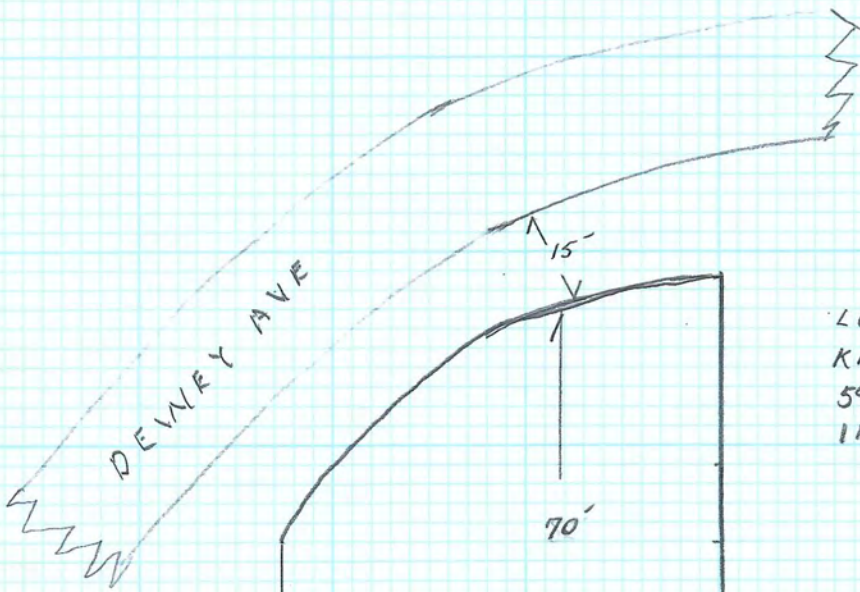

LORA L. ELLIOTT
KATHY K PLACHECKI
5925 DEWEY AVE
INDIANAPOLIS, IN
46219

COACH HOUSE GARAGES
JEFF RABDURN
317-281-8662

OLD GARAGE
TO BE DEMO